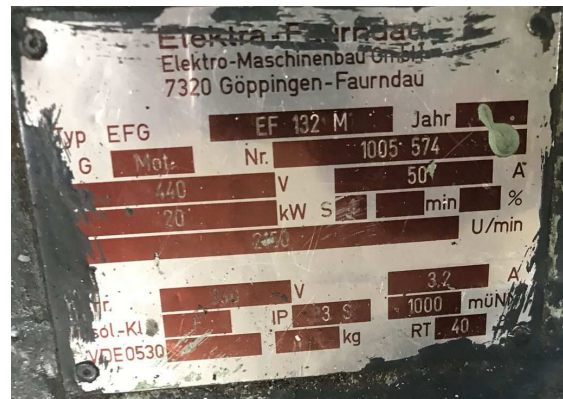

D – 71272 Renningen / Germany

**motors**

for extruder I d e ME 60-25D extruders

**2 x main-motors GS / DC**  
 Power 20 kw  
 Including Euroterm controllers  
  
 In working condition, stored

Price on request  
 Used machinery as is without any warranty  
 Subject to prior sales