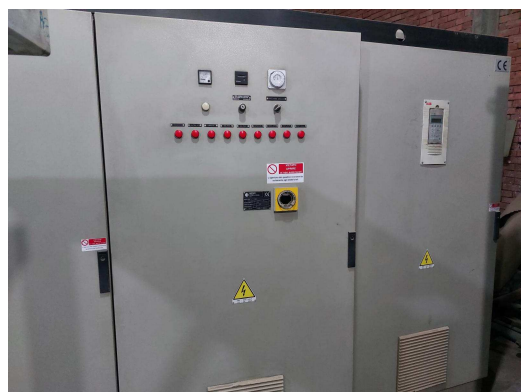

Year 2002

Twin-screw 125 mm parallel

System multidrive

Forced feeding-unit

1 x Bausano CA 200

Year 2002

Screen-changer

1 x Gamma Meccanica 400/1000D

Year 1996

Hot die-face granuling

1 x Gamma Meccanica 500/530L

Year 1996

Cooling-/drying-system

Price on request

Used machinery as is without any warranty

Subject to prior sales