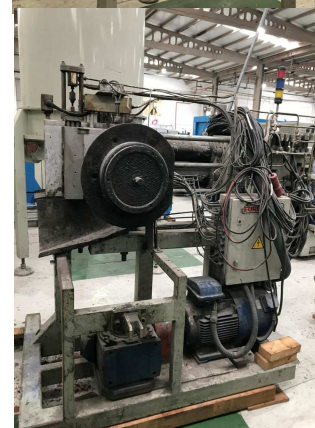

Price on request

Used machinery as is without any warranty

Subject to prior sales