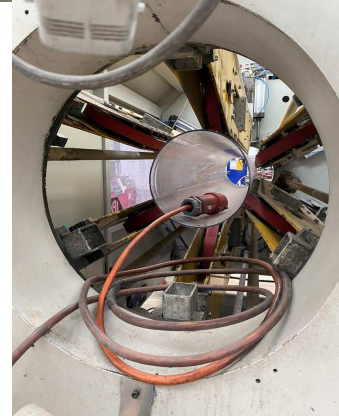

Year 2000

6 belts (not caterpillar)

Range dia 50 – 400 mm

Motor-power 6 x 0,12 kw

Tension 380V x 50Hz

Machinery in very good working condition
stored

Price on request

Used machinery as is without any warranty