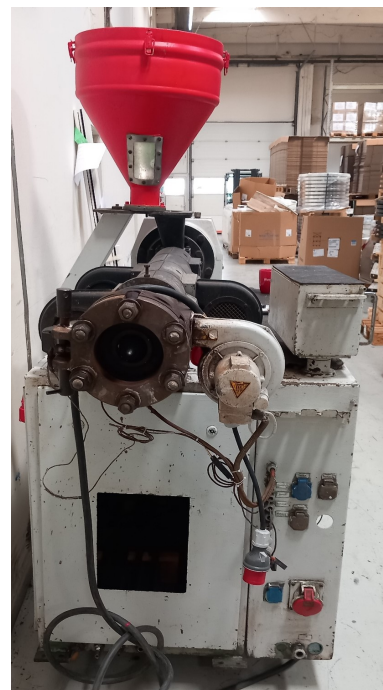

Single-screw 60 mm

Year 1987

60.662 working-hours

Motor-power 20 kw DC

Screw-drive 5-48 rpm

in good running condition, stored

Price on request

Used machinery as is without any warranty