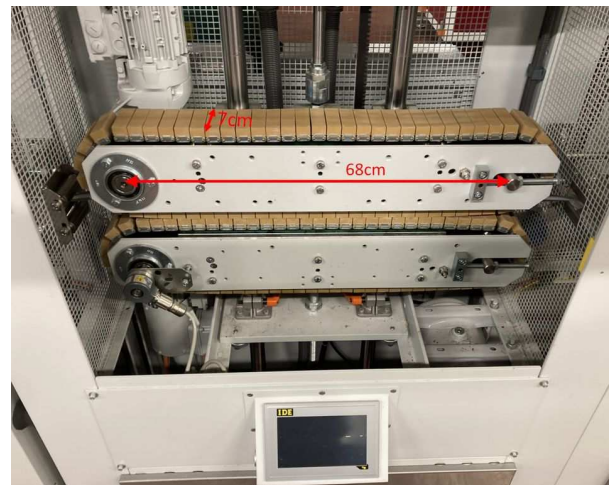

Year 2021

Caterpillar-type

Speed 0,1 – 200 m/min

Pulling-power 1.800 N maxi

Contact rubbers 680 x 70 mm

Working-hours approx. 500 (five hundred)

Machinery in very good running order
stored

Price on request