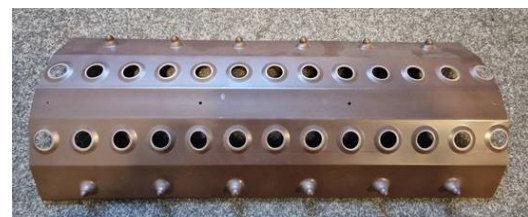

## toolings vent-caps for roofs

4 x vent-cap extrusion-toolings  
1 x universal-calibration

- 180 mm
- 210 mm
- 180 mm with brush
- 210 mm with brush

Not  
original

Price on request  
Used machinery as is without any warranty  
Subject to prior sales